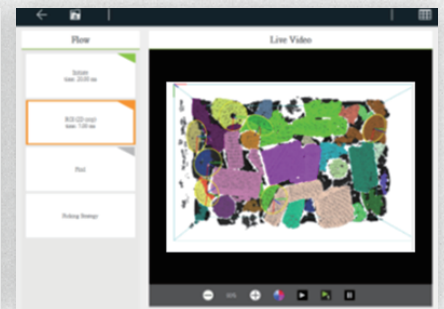

Calibration

Modeling

Task Editing

Step by Step Instructions to Build a Vision Task

TM 3D Vision™ is designed with a process-oriented user interface. Simply follow the instructions in TMflow™ and it will guide you through all steps of building a 3D vision task such as object modeling, camera calibration, and object finding.

Find

Using geometry shapes (EX: box, sphere), CAD model or point pose as reference pattern to find the object

Modeling

Use the 3D camera to perform modeling or use pre-defined CAD models

Clustering

Use certain algorithm to separate the point cloud of the objects into several smaller groups. This will reduce the calculating efforts and speed up the process