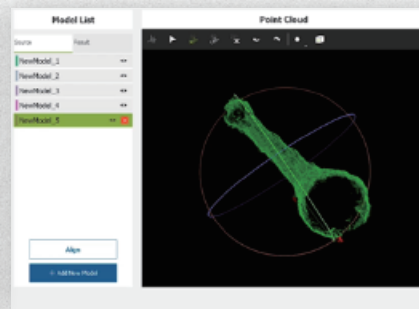

CONTACTANOS:

 **81 1820 5949**

    IAS AUTOMATION

MÁS INFORMACIÓN EN:
WWW.COBOT.MX

IAS AUTOMATION DISTRIBUIDOR AUTORIZADO EN MÉXICO
TM TECHMAN ROBOT

Easily Deploy Your Own TM 3D Vision™ Tasks in TMflow™

TMflow™ is TM Robot's programming software, and TM 3D Vision™ is a software add-on that can be used in TMflow™. Users can effortlessly achieve robot control and deploy 3D vision tasks all in one robot software.

Calibration

Modeling

Task Editing

Step by Step Instructions to Build a Vision Task

TM 3D Vision™ is designed with a process-oriented user interface. Simply follow the instructions in TMflow™ and it will guide you through all steps of building a 3D vision task such as object modeling, camera calibration, and object finding.

Find

Using geometry shapes (EX: box, sphere), CAD model or point pose as reference pattern to find the object

Modeling

Use the 3D camera to perform modeling or use pre-defined CAD models

Clustering

Use certain algorithm to separate the point cloud of the objects into several smaller groups. This will reduce the calculating efforts and speed up the process