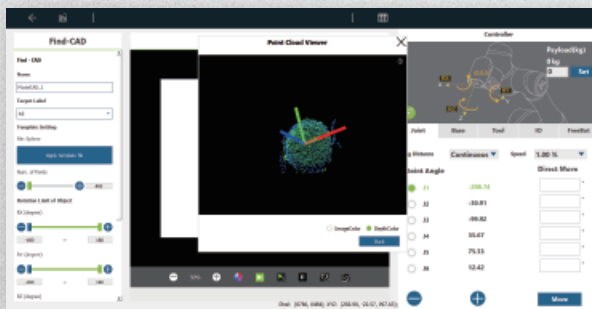

Calibration

Modeling

Task Editing

Step by Step Instructions to Build a Vision Task

TM 3D Vision™ is designed with a process-oriented user interface. Simply follow the instructions in TMflow™ and it will guide you through all steps of building a 3D vision task such as object modeling, camera calibration, and object finding.

Find

Using geometry shapes (EX: box, sphere), CAD model or point pose as reference pattern to find the object

Modeling

Use the 3D camera to perform modeling or use pre-defined CAD models

Clustering

Use certain algorithm to separate the point cloud of the objects into several smaller groups. This will reduce the calculating efforts and speed up the process